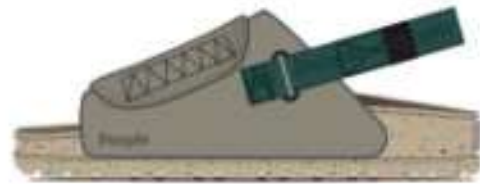

Covert Green | Shroom Brown