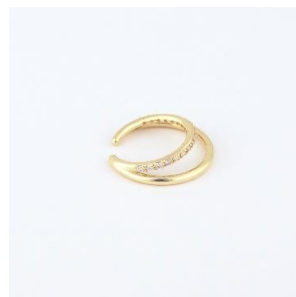

Material: K10YG

Retail ¥ 16,000

Wave earcuff

C0-0002-1

Material: K10YG

Retail ¥ 18,000

Wide flat earcuff

C0-0003-1

Material: K10YG

Retail ¥ 18,000

Moon earcuff

C0-0004-1

Material: K10YG

Retail ¥ 18,000

Leaf earcuff

C0-0005-1

Material: K10YG

Retail ¥ 23,000

Cross line earcuff

C0-0006-1

Material: K10YG

Retail ¥ 23,000

Straight diamond earcuff

C0-0007-1

Material: K10YG/ダイヤモンド 0.05ct

Retail ¥ 22,000

Double line diamond earcuff

C0-0008-1

Material: K10YG/ダイヤモンド 0.09ct

Retail ¥ 32,000

Moon pearl earcuff

C0-0009-1