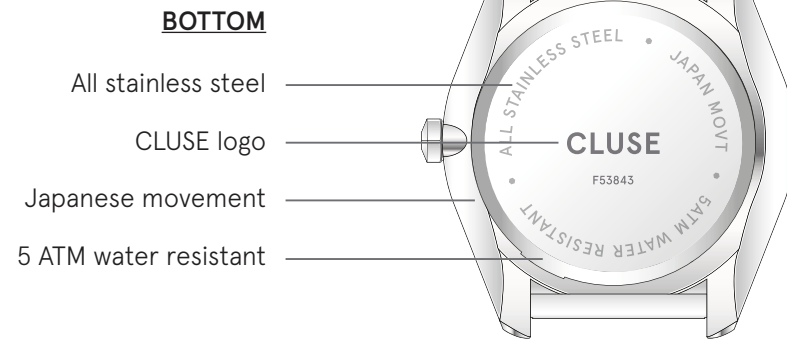

Féroce Mini