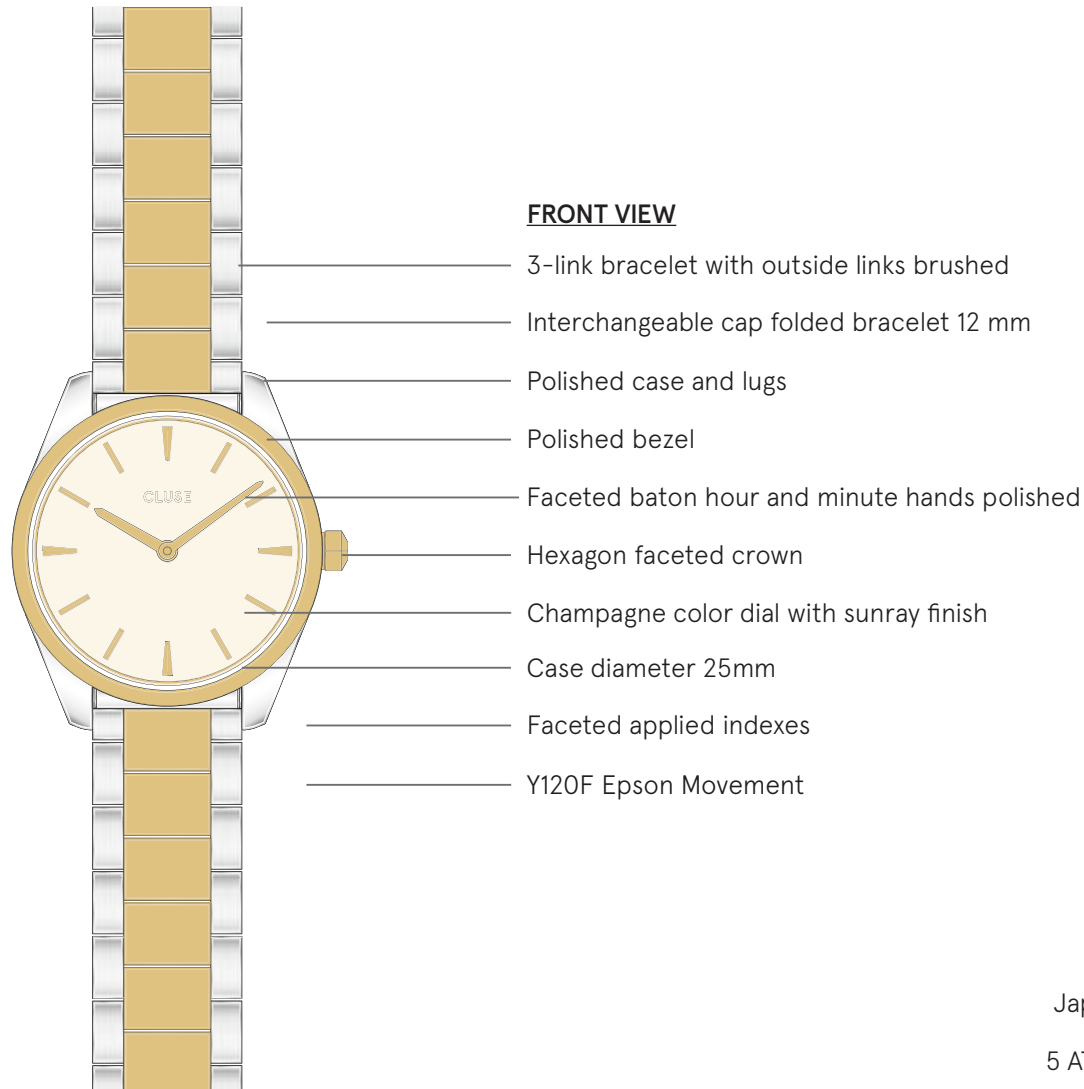

Féroce Mini