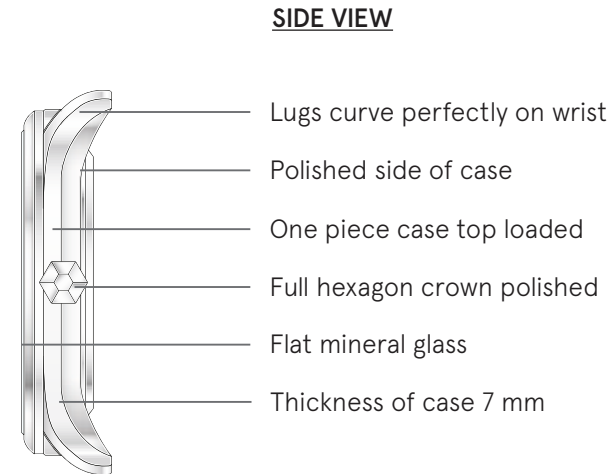

Féroce Mini