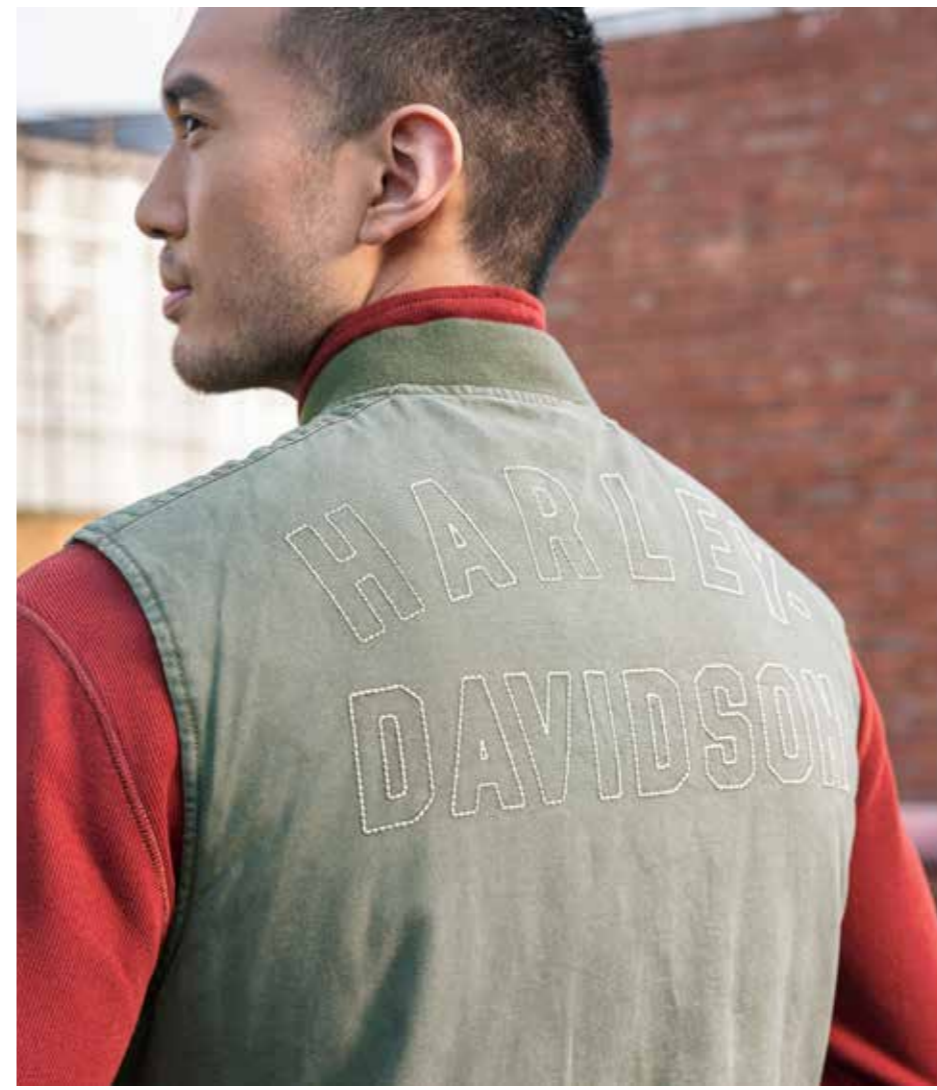

**Forever Harley
Canvas Vest, Grape Leaf**

97411-23VM
Size: Medium
Catalog page: 191

**B&S ¼ Zip Pullover,
Russet Brown**

96007-23VM
Size: Medium
Catalog page: 192