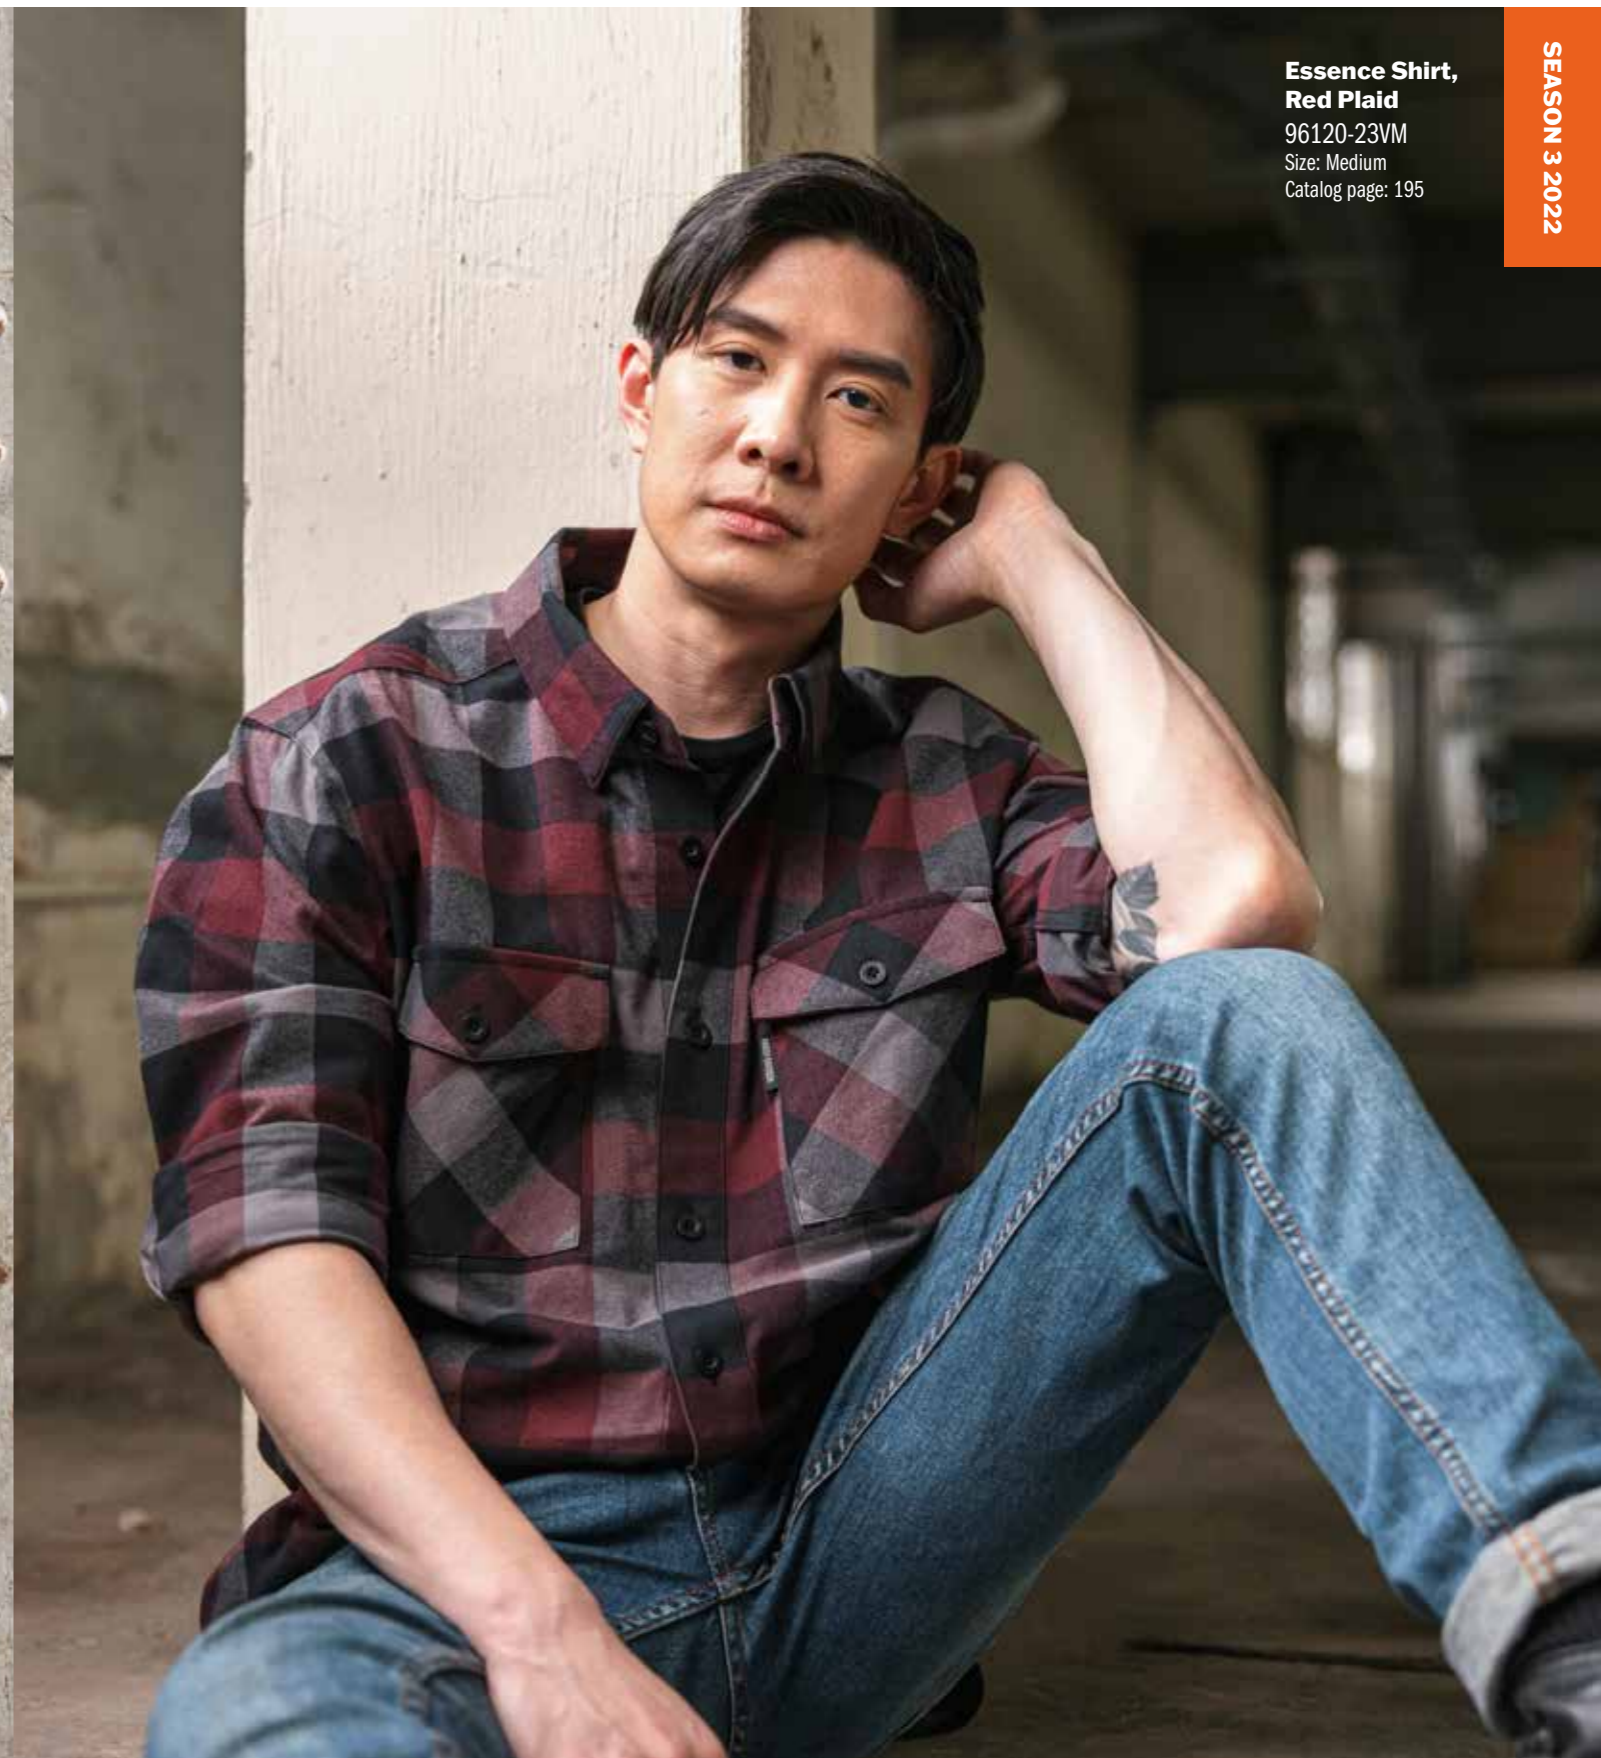

97135-23VM
Size: Medium
Catalog page: 154

**West Coast B&S Tee,
Vintage Orange**

96075-23VM
Size: Medium
Catalog page: 168

**Essence Shirt,
Red Plaid**

96120-23VM
Size: Medium
Catalog page: 195

**Forever Harley Camo
Jacket, Camouflage**