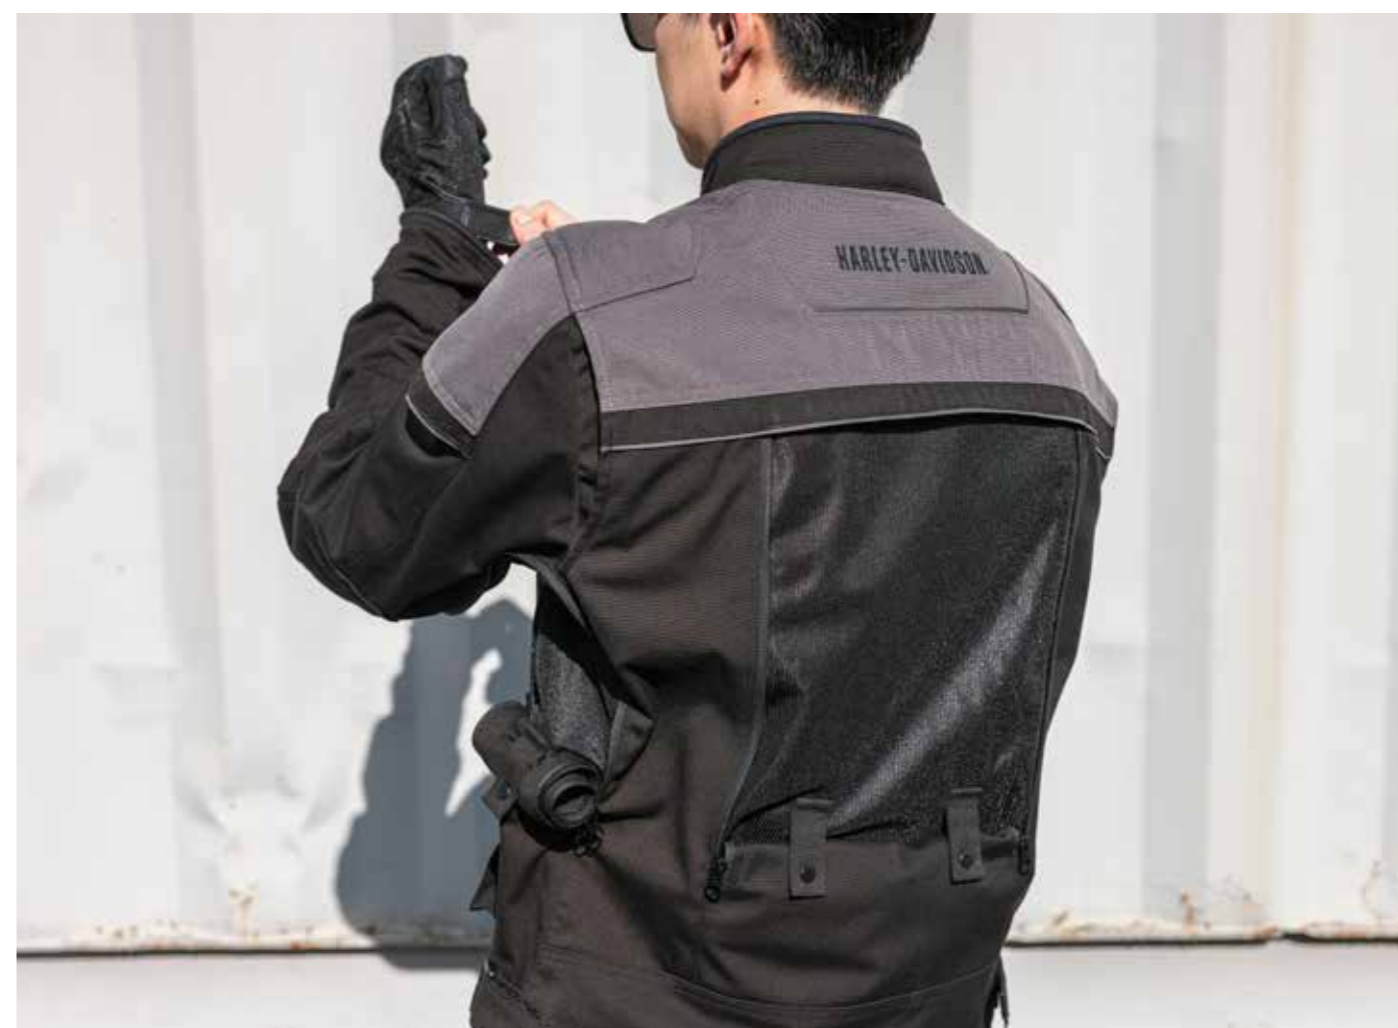

SEASON 4 2022

WITH REMOVABLE COLLAR

WITHOUT REMOVABLE COLLAR

**Ventilator Switchback
Lite Riding Jacket**
97145-23VM
Size: Medium
Catalog page: 157

SEASON 4 2022

Celebration Cardigan

96308-23VM

Size: Medium