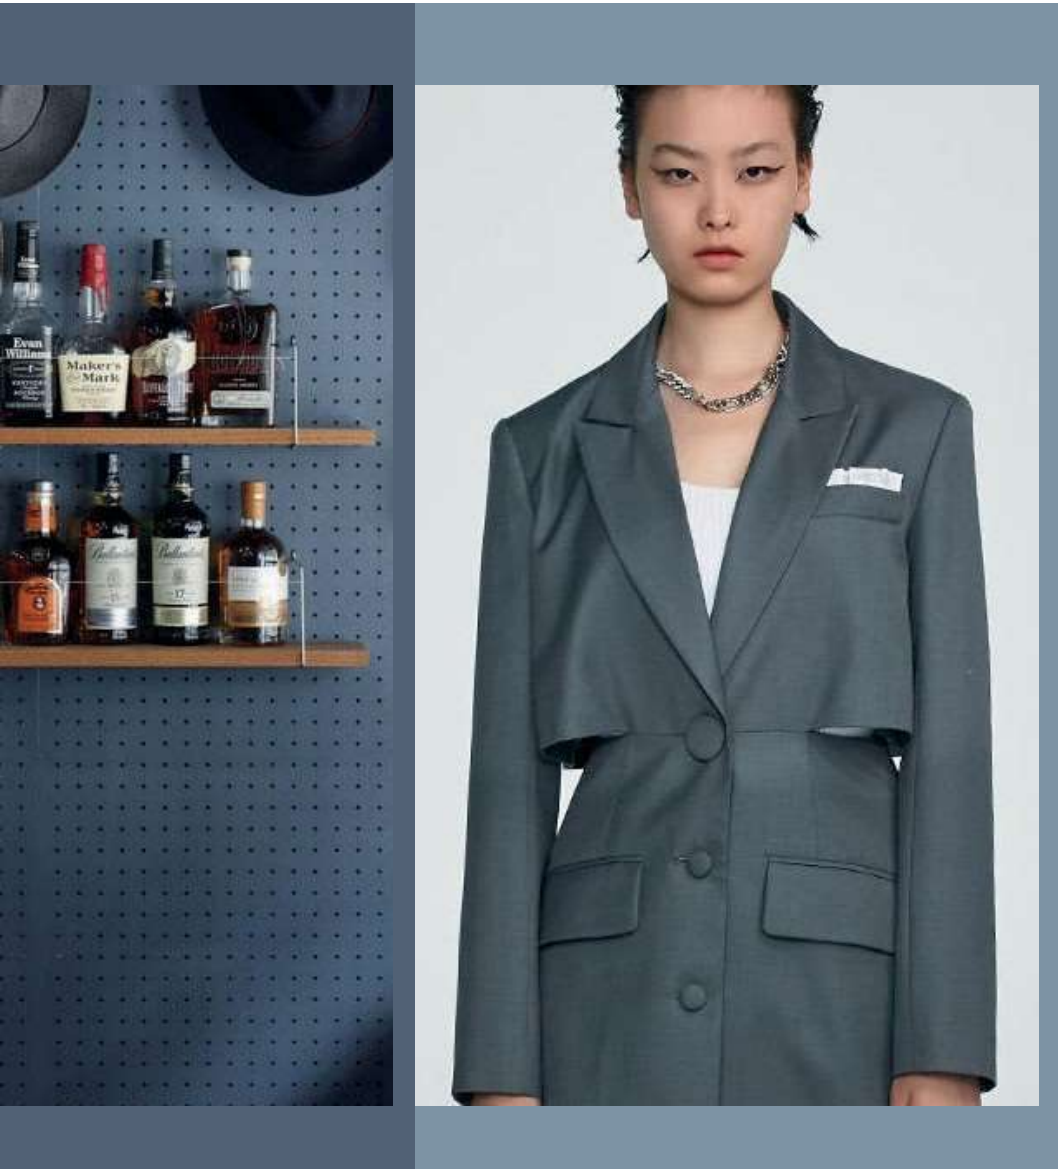

# SEPIA

Trendy for AW22/23

*Rose-Gold  
brushed*

020546  
MEDIUM

CONFIDENTIAL